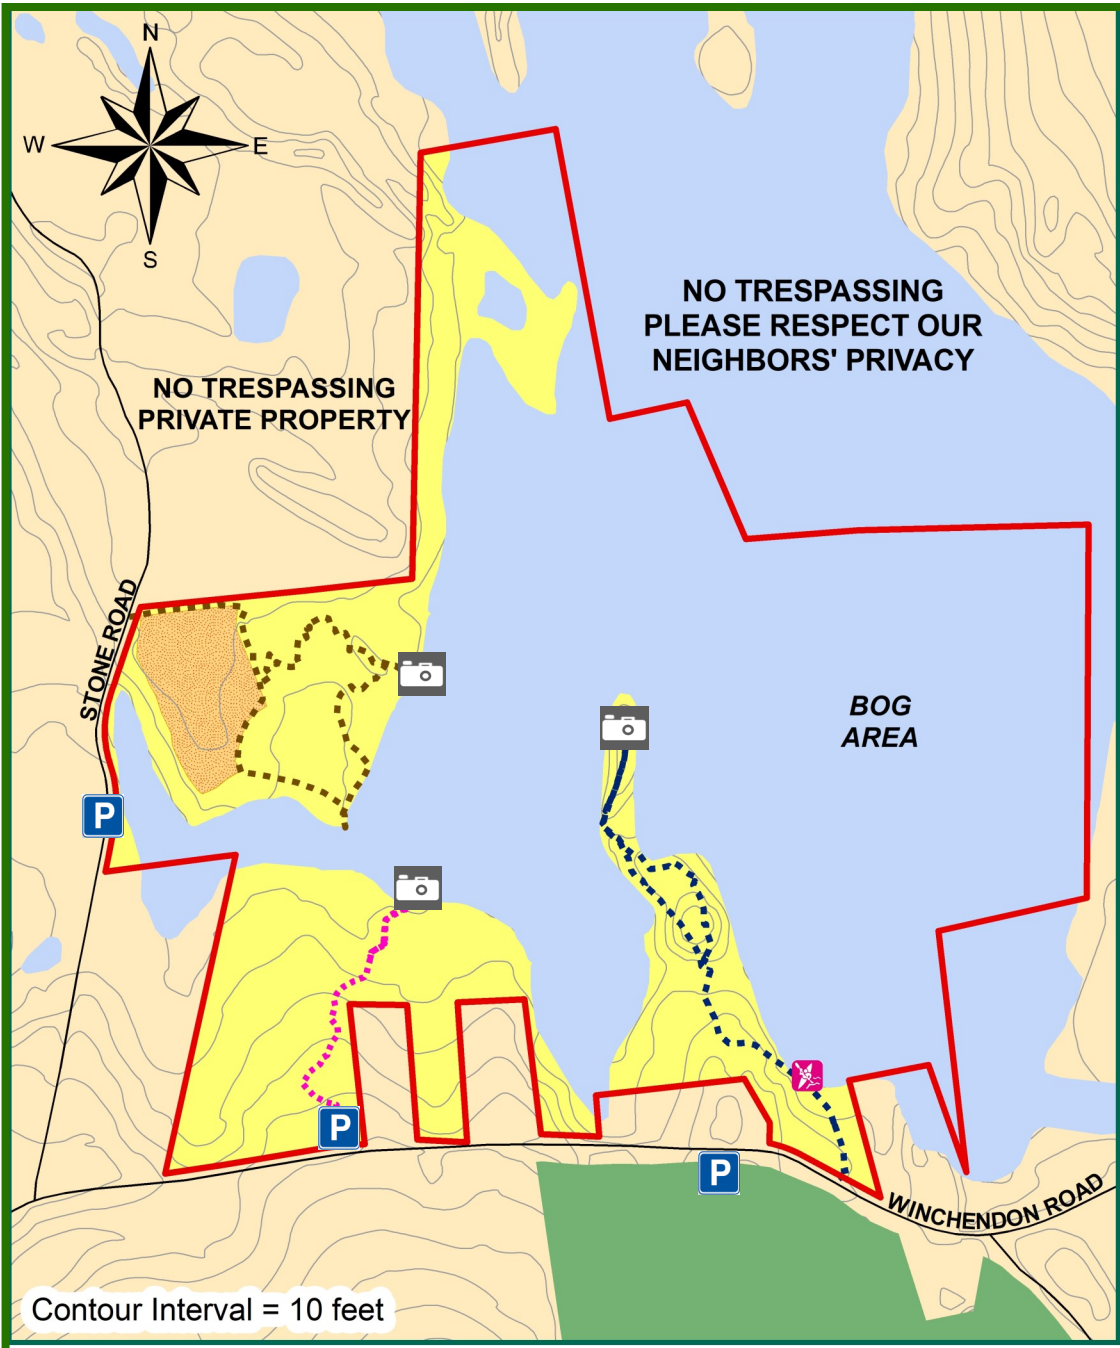

J. Angelo Solinas Eagle Reserve Conservation Area

55 Winchendon Road
Royalston, MA

-  Peninsula Trail
0.5 miles
-  David H. Small Community Nature Trail
0.3 miles
-  Stone Road Trail
0.5 miles
-  Scenic View
-  Kayak Launch Area
-  Eagle Reserve Conservation Area
-  Birch Hill Wildlife Management Area
-  Hayfield
-  Private Property
-  Parking Area