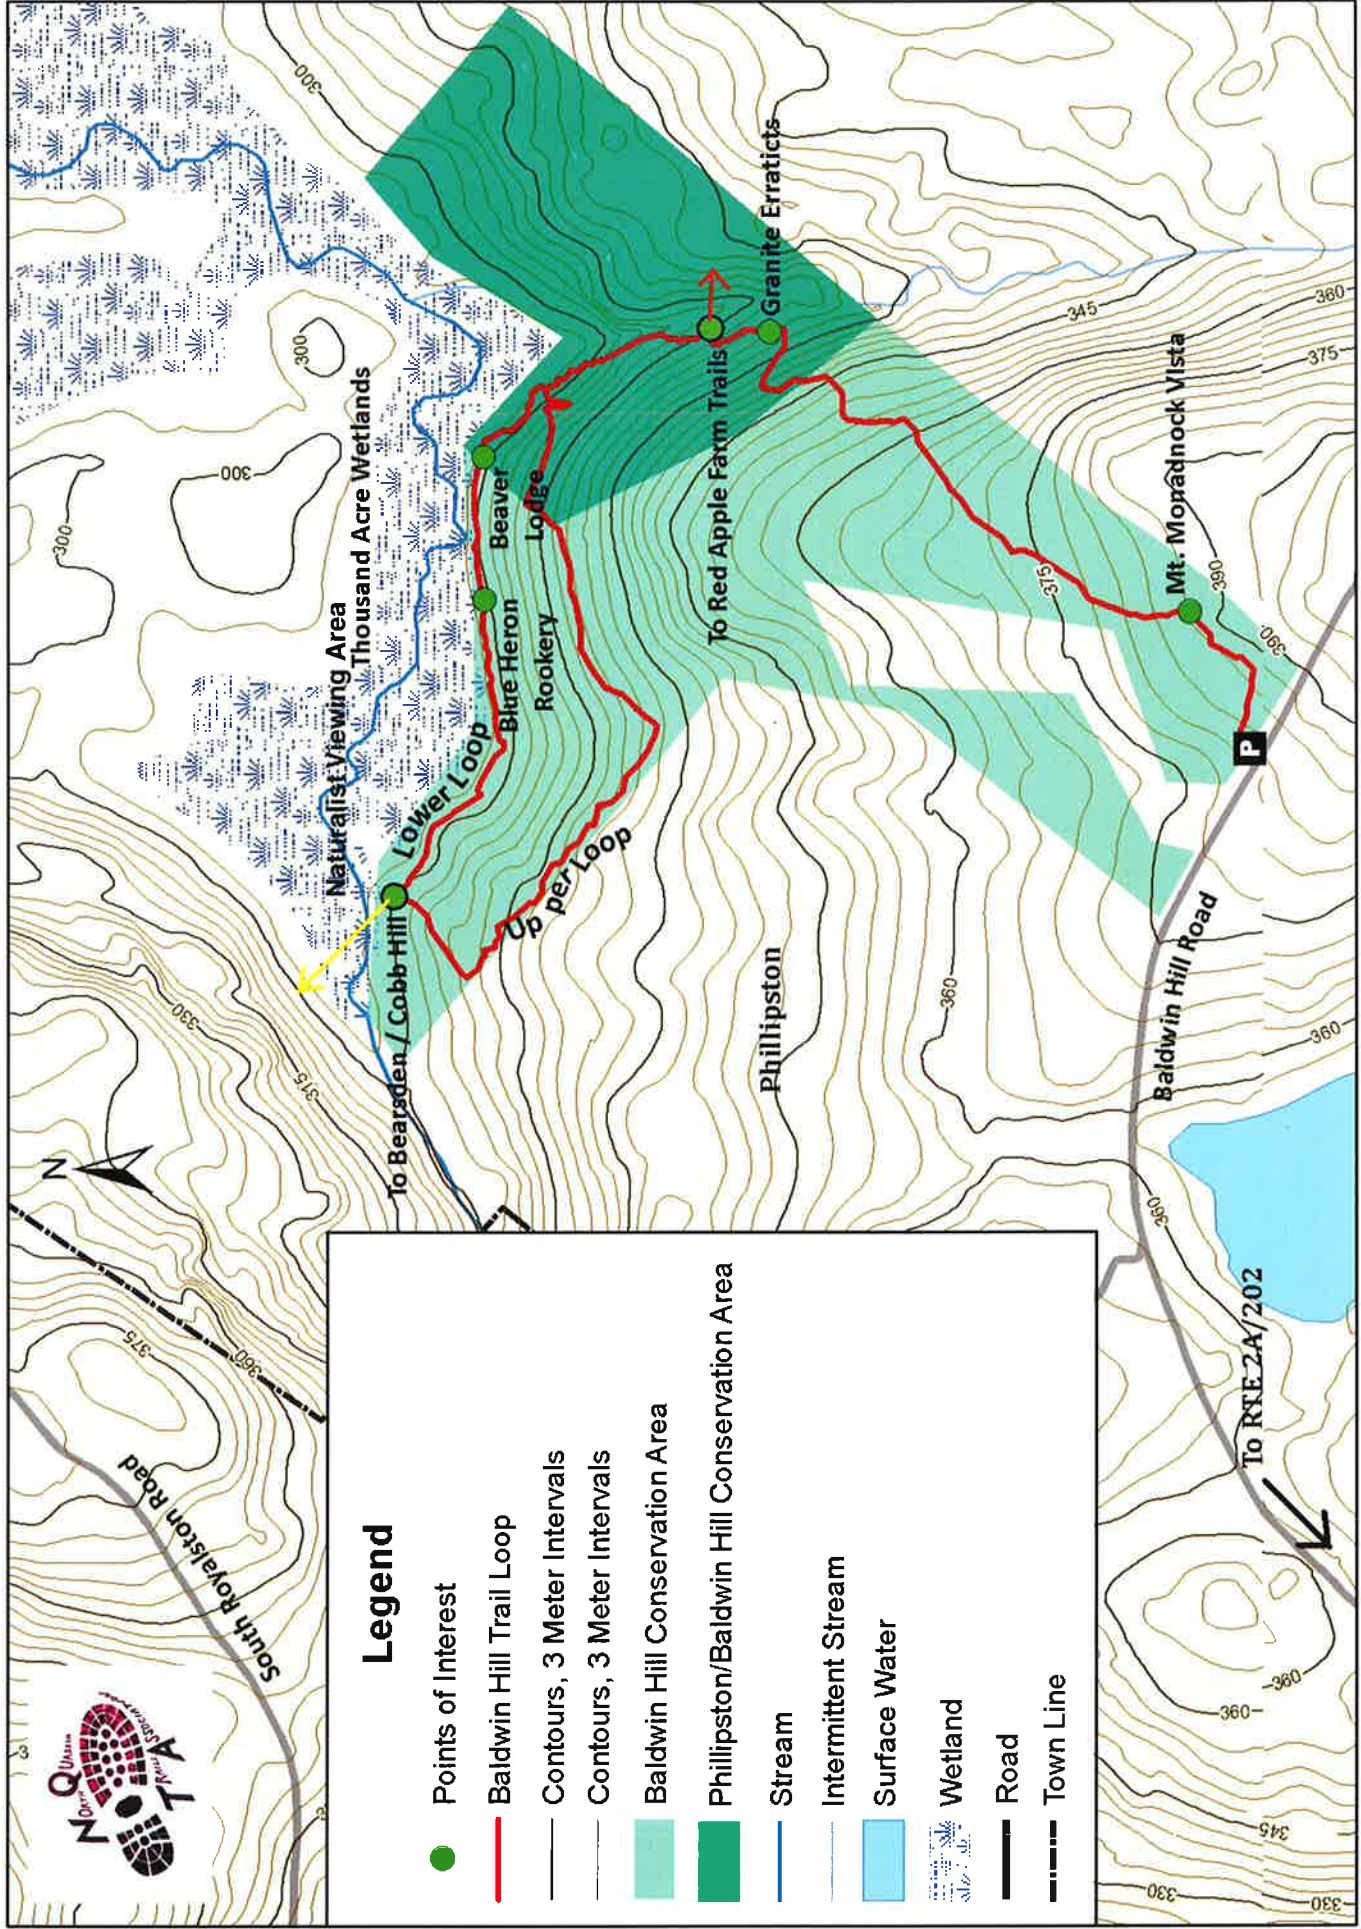

# Baldwin Hill Trail

Mileage: 1.8 Mile