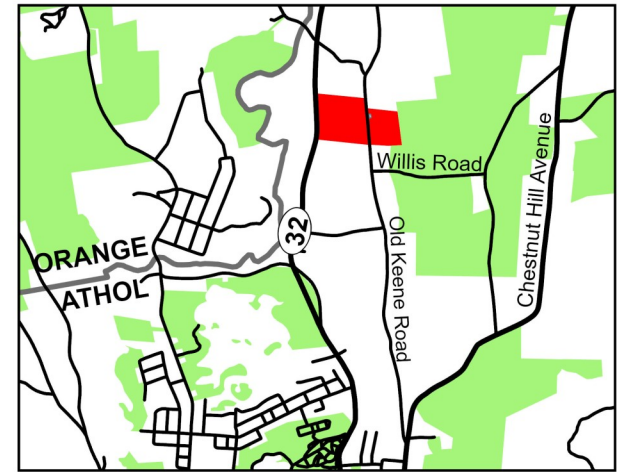

# Skyfields Arboretum

1461 Old Keene Road  
Athol, MA

-  Skyfields Conservation Area
-  Parking
-  Kiosk
-  Trail
-  Mount Grace Headquarters
-  Fields
-  Protected Open Space

1461 Old Keene Road  
Athol, MA 01331  
(978) 248-2043  
mountgrace.org